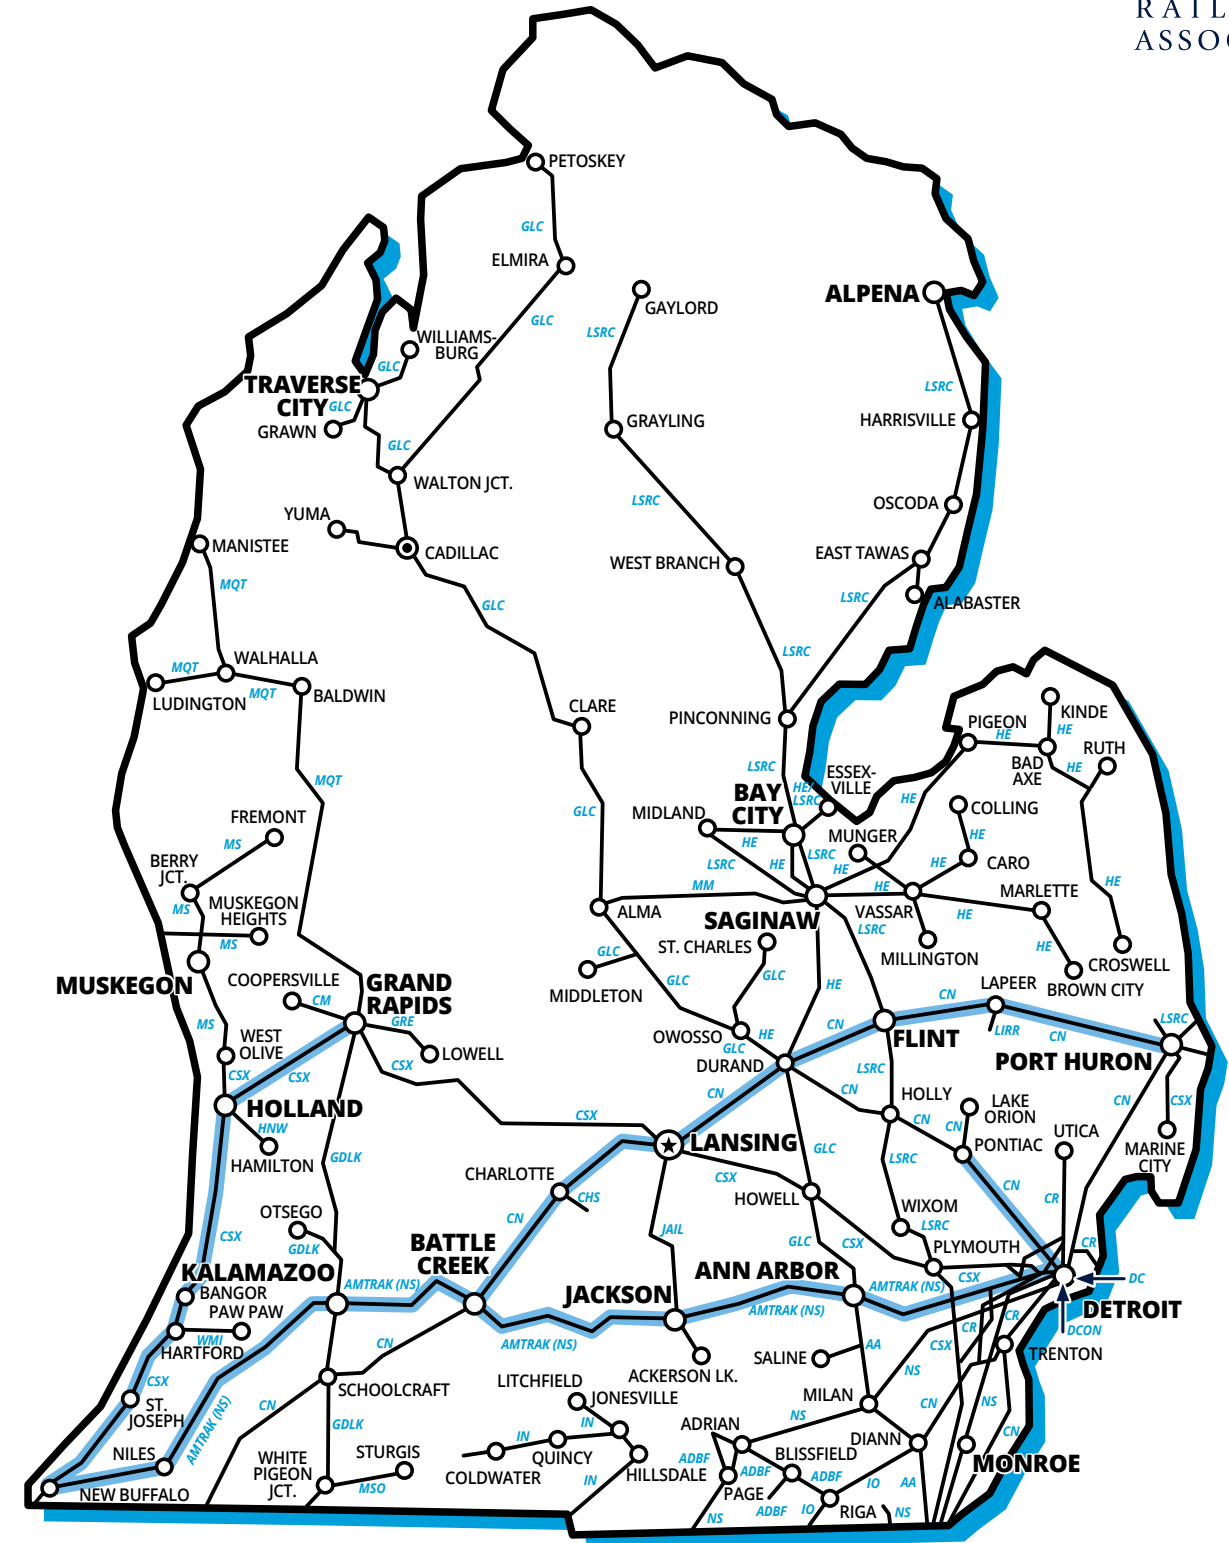

CN (CN)

24 Hour Police - 800.465.9239

Conrail (CR)

24 Hour Dispatch - 800.272.0911

Coopersville & Marne Railway (CM)

24 Hour - 616.997.7000

CSX Transportation (CSX)

24 Hour Police - 800.232.0144

Delray Connecting Railroad (DC)

24 Hours – 800.406.3545 press 1

Detroit Connecting Railroad (DCON)

24 Hour – 800.555.2580

Escanaba & Lake Superior Railroad (ELS)

24 Hour – 877.656.4892

Grand Elk Railroad (GDLK)

Emergency Dispatch – 316.262.1700

Grand Rapids Eastern Railroad (GRE)

24 Hour – 866.527.3499

Great Lakes Central Railroad (GLC)

Office – 800.622.7245 ext. 1

Hamilton Northwestern Railroad (HNW)

24 Hour – 877.267.4314

Huron & Eastern Railway (HE)

24 Hour – 866.527.3499

Indiana & Ohio Railway (IO)

24 Hour – 802.527.3499

Indiana Northeastern Railroad (IN)

24 Hour – 855.439.4677

Jackson & Lansing Railroad (JAIL)

24 Hour – 800.555.2580

Lake State Railway (LSRC)

24 Hour Dispatch – 989.757.7570

Lake Superior & Ishpeming (LSI)

24 Hour – 906.475.3206

Lapeer Industrial Railroad (LIRR)

24 Hour – 800.555.2580

Marquette Rail (MQT)

24 Hour – 866.527.3499

Michigan Shore Railroad (MS)

24 Hour – 866.527.3499

Michigan Southern Railroad (MSO)

24 Hour – 855.258.4514

Mid-Michigan Railroad (MM)

24 Hour – 866.527.3499

Mineral Range Inc. (MRA)

24 Hour – 888.783.4316

Norfolk Southern Corp (NS)

24 Hour Police – 800.453.2530

West Michigan Railroad (WMI)

24 Hour – 877.267.4314

MICHIGAN RAILROADS ASSOCIATION
517.482.9413
michiganrailroadsassociation.com