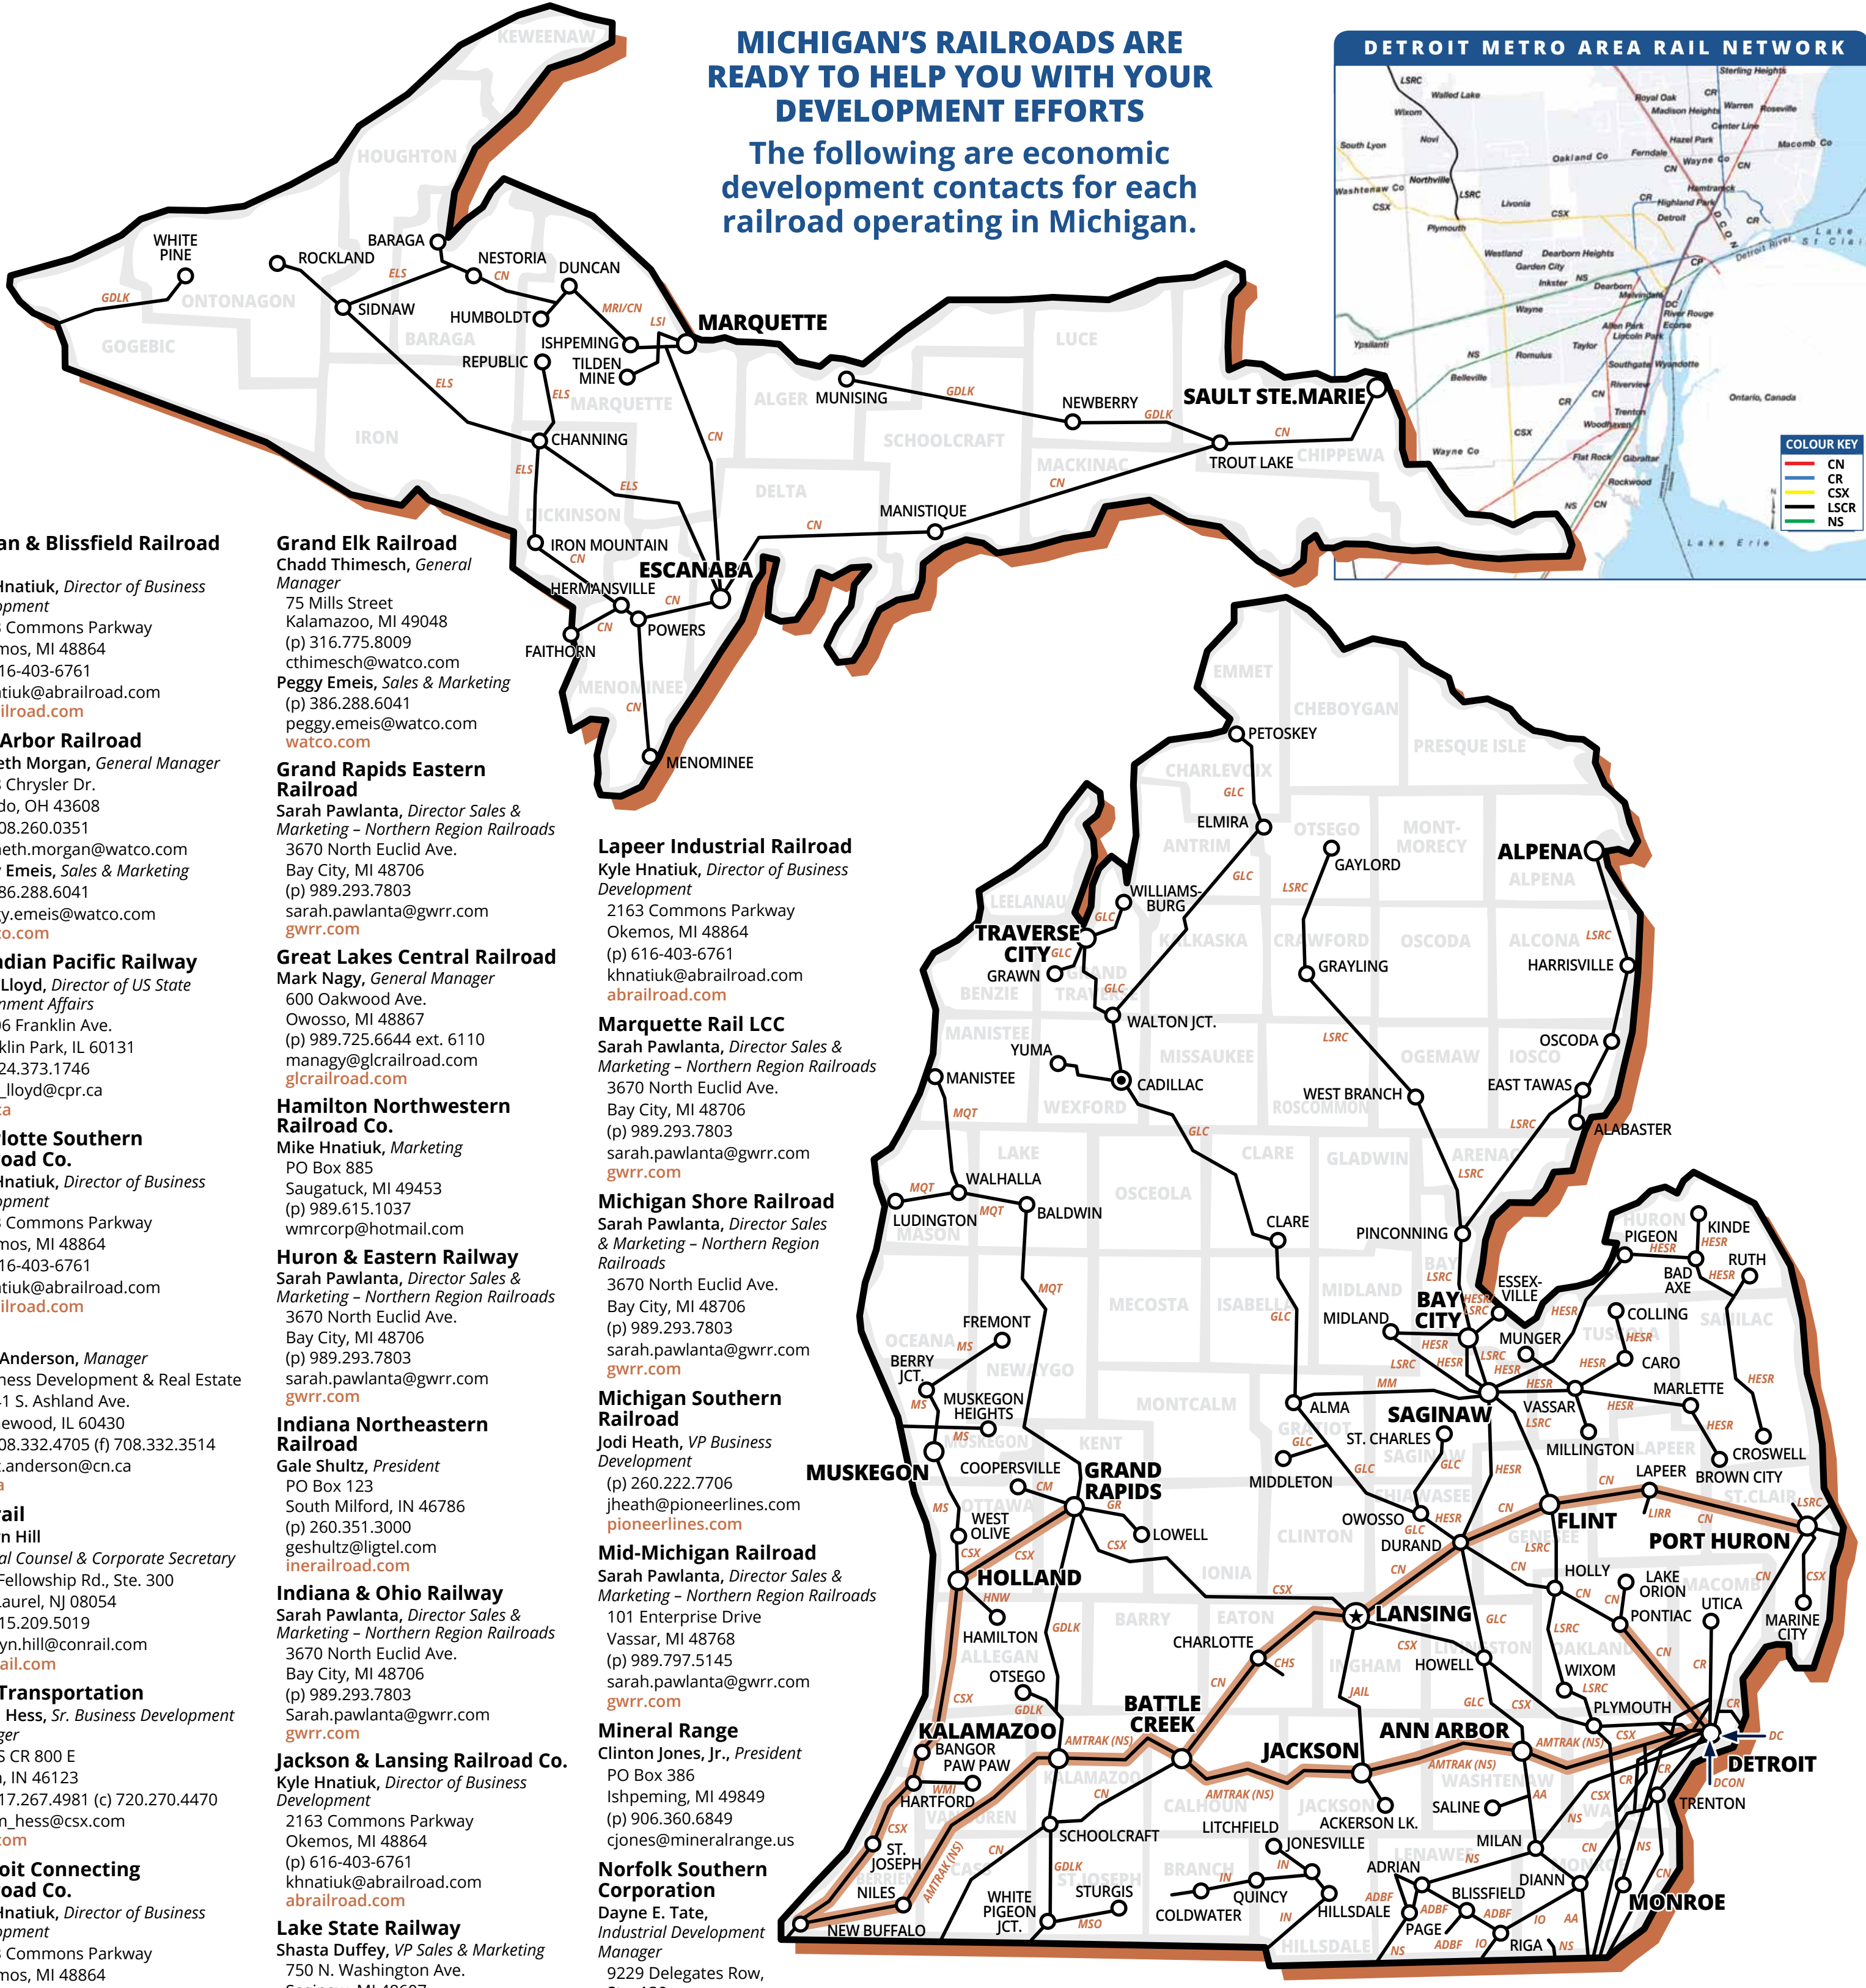

2022 RAILROAD CONTACTS

MICHIGAN'S RAILROADS ARE READY TO HELP YOU WITH YOUR DEVELOPMENT EFFORTS

The following are economic development contacts for each railroad operating in Michigan.

Adrian & Blissfield Railroad Co.
Kyle Hnatiuk, Director of Business Development
2163 Commons Parkway
Okemos, MI 48864
(p) 616-403-6761
khnatiuk@abrailroad.com
abrailroad.com

Ann Arbor Railroad
Kenneth Morgan, General Manager
4058 Chrysler Dr.
Toledo, OH 43608
(p) 208.260.0351
kenneth.morgan@watco.com
Peggy Emeis, Sales & Marketing
(p) 386.288.6041
peggy.emeis@watco.com
watco.com

Canadian Pacific Railway
Larry Lloyd, Director of US State Government Affairs
11306 Franklin Ave.
Franklin Park, IL 60131
(p) 224.373.1746
larry_lloyd@cpr.ca
cpr.ca

Charlotte Southern Railroad Co.
Kyle Hnatiuk, Director of Business Development
2163 Commons Parkway
Okemos, MI 48864
(p) 616-403-6761
khnatiuk@abrailroad.com
abrailroad.com

CN
Scott Anderson, Manager
Business Development & Real Estate
17641 S. Ashland Ave.
Homewood, IL 60430
(p) 708.332.4705 (f) 708.332.3514
scott.anderson@cn.ca
cn.ca

Conrail
Jocelyn Hill
General Counsel & Corporate Secretary
330 Fellowship Rd., Ste. 300
Mt. Laurel, NJ 08054
(p) 215.209.5019
jocelyn.hill@conrail.com
conrail.com

CSX Transportation
Adam Hess, Sr. Business Development Manager
501 S CR 800 E
Avon, IN 46123
(o) 317.267.4981 (c) 720.270.4470
adam_hess@csx.com
csx.com

Detroit Connecting Railroad Co.
Kyle Hnatiuk, Director of Business Development
2163 Commons Parkway
Okemos, MI 48864
(p) 616-403-6761
khnatiuk@abrailroad.com
abrailroad.com

Escanaba & Lake Superior Railroad
John Larkin, President
One Larkin Plaza
PO Box 217
Wells, MI 49894
(p) 906.786.3464
wells1@elsrr.com
elsrr.com

Grand Elk Railroad
Chadd Thimesch, General Manager
75 Mills Street
Kalamazoo, MI 49048
(p) 316.775.8009
cthimesch@watco.com
Peggy Emeis, Sales & Marketing
(p) 386.288.6041
peggy.emeis@watco.com
watco.com

Grand Rapids Eastern Railroad
Sarah Pawlanta, Director Sales & Marketing - Northern Region Railroads
3670 North Euclid Ave.
Bay City, MI 48706
(p) 989.293.7803
sarah.pawlanta@gwrr.com
gwrr.com

Great Lakes Central Railroad
Mark Nagy, General Manager
600 Oakwood Ave.
Owosso, MI 48867
(p) 989.725.6644 ext. 6110
managy@glcrrailroad.com
glcrrailroad.com

Hamilton Northwestern Railroad Co.
Mike Hnatiuk, Marketing
PO Box 885
Saugatuck, MI 49453
(p) 989.615.1037
wmrcorp@hotmail.com

Huron & Eastern Railway
Sarah Pawlanta, Director Sales & Marketing - Northern Region Railroads
3670 North Euclid Ave.
Bay City, MI 48706
(p) 989.293.7803
sarah.pawlanta@gwrr.com
gwrr.com

Indiana Northeastern Railroad
Gale Shultz, President
PO Box 123
South Milford, IN 46786
(p) 260.351.3000
geshultz@ligtel.com
inerrailroad.com

Indiana & Ohio Railway
Sarah Pawlanta, Director Sales & Marketing - Northern Region Railroads
3670 North Euclid Ave.
Bay City, MI 48706
(p) 989.293.7803
Sarah.pawlanta@gwrr.com
gwrr.com